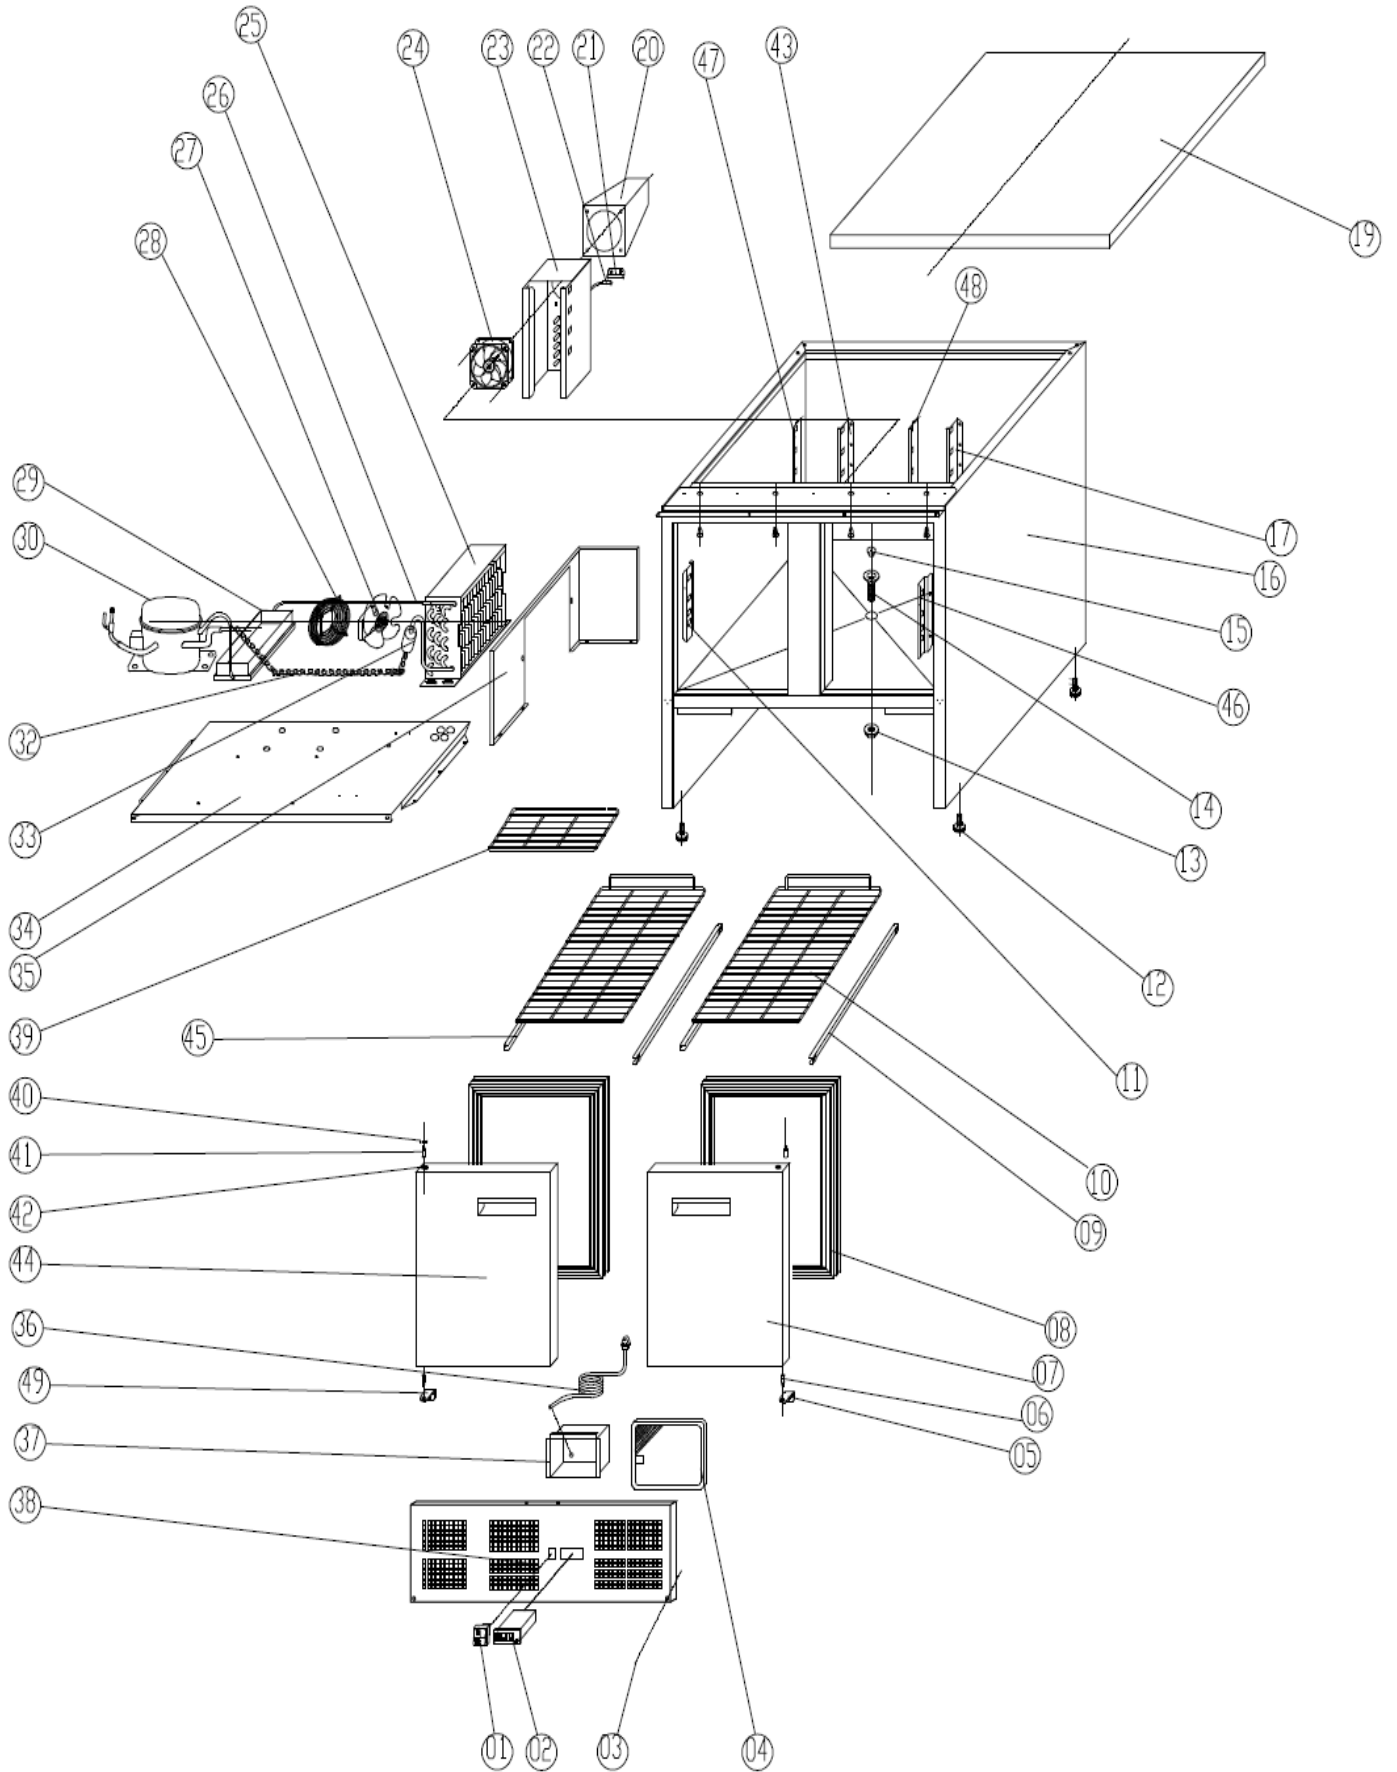

Exploded diagram and spare parts list

Exploded diagram and spare parts list – CL108

Machine	Explode	Code	Description
Polar Refrigerated Counter with Marble Work top - 2 doors 240Ltr	1	AB308	Main Switch
Polar Refrigerated Counter with Marble Work top - 2 doors 240Ltr	2	AB363	Digital Thermostat
Polar Refrigerated Counter with Marble Work top - 2 doors 240Ltr	3	AA631	Plastic Cap
Polar Refrigerated Counter with Marble Work top - 2 doors 240Ltr	4	AA694	Filter
Polar Refrigerated Counter with Marble Work top - 2 doors 240Ltr	5	AG159	Down Hinge Right
Polar Refrigerated Counter with Marble Work top - 2 doors 240Ltr	6	AB356	Down Hinge Axis
Polar Refrigerated Counter with Marble Work top - 2 doors 240Ltr	7		Door
Polar Refrigerated Counter with Marble Work top - 2 doors 240Ltr	8	AB321	Gasket
Polar Refrigerated Counter with Marble Work top - 2 doors 240Ltr	9	AB545	Guide Right
Polar Refrigerated Counter with Marble Work top - 2 doors 240Ltr	10	AB385	Shelf
Polar Refrigerated Counter with Marble Work top - 2 doors 240Ltr	11		Front Side Support Left
Polar Refrigerated Counter with Marble Work top - 2 doors 240Ltr	12	AB361	Foot
Polar Refrigerated Counter with Marble Work top - 2 doors 240Ltr	13	AA634	Drain Pipe Nut
Polar Refrigerated Counter with Marble Work top - 2 doors 240Ltr	14	AA637	Drain Pipe
Polar Refrigerated Counter with Marble Work top - 2 doors 240Ltr	15	AA638	Drain Pipe Cover
Polar Refrigerated Counter with Marble Work top - 2 doors 240Ltr	16		Body
Polar Refrigerated Counter with Marble Work top - 2 doors 240Ltr	17		Back Support Right
Polar Refrigerated Counter with Marble Work top - 2 doors 240Ltr	19		Top
Polar Refrigerated Counter with Marble Work top - 2 doors 240Ltr	20		Airflow Duct
Polar Refrigerated Counter with Marble Work top - 2 doors 240Ltr	21	AA639	Sensor Fixed Clip
Polar Refrigerated Counter with Marble Work top - 2 doors 240Ltr	22	AC614	NTC Probes
Polar Refrigerated Counter with Marble Work top - 2 doors 240Ltr	23		Circle Fan Support
Polar Refrigerated Counter with Marble Work top - 2 doors 240Ltr	24	AB339	Circle Fan
Polar Refrigerated Counter with Marble Work top - 2 doors 240Ltr	25	AA906	Condenser
Polar Refrigerated Counter with Marble Work top - 2 doors 240Ltr	26	AE831	Discharge Tube
Polar Refrigerated Counter with Marble Work top - 2 doors 240Ltr	27	AB309	Condenser Fan
Polar Refrigerated Counter with Marble Work top - 2 doors 240Ltr	28	AA658	Basket Guard Grill
Polar Refrigerated Counter with Marble Work top - 2 doors 240Ltr	29	AB984	Water Pan
Polar Refrigerated Counter with Marble Work top - 2 doors 240Ltr	30	AG014	Compressor (R600a)
Polar Refrigerated Counter with Marble Work top - 2 doors 240Ltr	32		Capillary
Polar Refrigerated Counter with Marble Work top - 2 doors 240Ltr	33	AB163	Filter Drier
Polar Refrigerated Counter with Marble Work top - 2 doors 240Ltr	34		Unit Board
Polar Refrigerated Counter with Marble Work top - 2 doors 240Ltr	35		Condensor Cover Board
Polar Refrigerated Counter with Marble Work top - 2 doors 240Ltr	36		Plug
Polar Refrigerated Counter with Marble Work top - 2 doors 240Ltr	37	AA728	Junction Box
Polar Refrigerated Counter with Marble Work top - 2 doors 240Ltr	38	AA795	Front Panel
Polar Refrigerated Counter with Marble Work top - 2 doors 240Ltr	39	AF559	Floor Protector Shelf
Polar Refrigerated Counter with Marble Work top - 2 doors 240Ltr	40	AG157	Nut
Polar Refrigerated Counter with Marble Work top - 2 doors 240Ltr	41	AE826	Door Hinge Axis